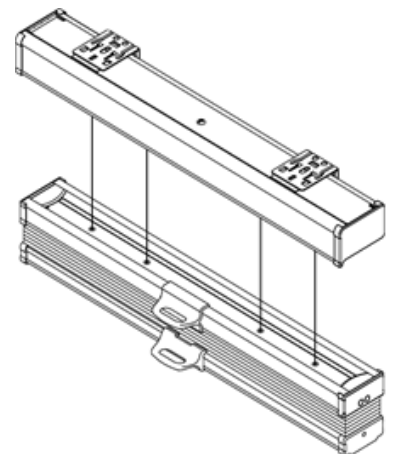

TD/BU Cordless,
CCL & Motorized