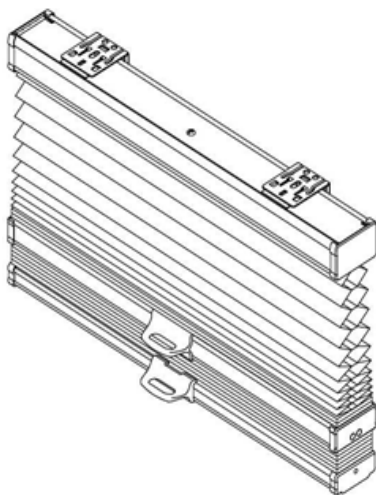

HOME DECOR's CUSTOM FACTORY CELLULAR SHADE SPECIFICATIONS

Benefits of HOME DECOR's Custom Factory Cellular Shades

HOME DECOR's Custom Factory Cellular shades feature State of the Art Components with a Newly Designed Aluminum Headrail. Available in the following options: Continuous Cord Loop (CCL), Cordless, Top-Down/Bottom-Up (TD/BU), Day/Night and Motorized. Comes in 12 Stylish Fabric Colors, both Light Filtering and Blackout. **These shades are Energy Efficient with a very competitive price point.**

Standard Features

- 3/4" Single Cell Cellular shades in Light Filtering and Blackout
- State of the Art Components, Newly Designed **Aluminum** Headrail and Bottomrail
- Two Motorization choices, including Top-Down/Bottom-Up available
- **12 Stylish Fabric Colors: Cotton, White Dove, Alabaster, Fawn, Pongee, Cocoa, Slate, Gray Sheen, Tweed White Dove, Linen Sand, Bamboo Stone, & Bamboo Dark Gray**

Day/Night Cordless,
CCL & Motorized