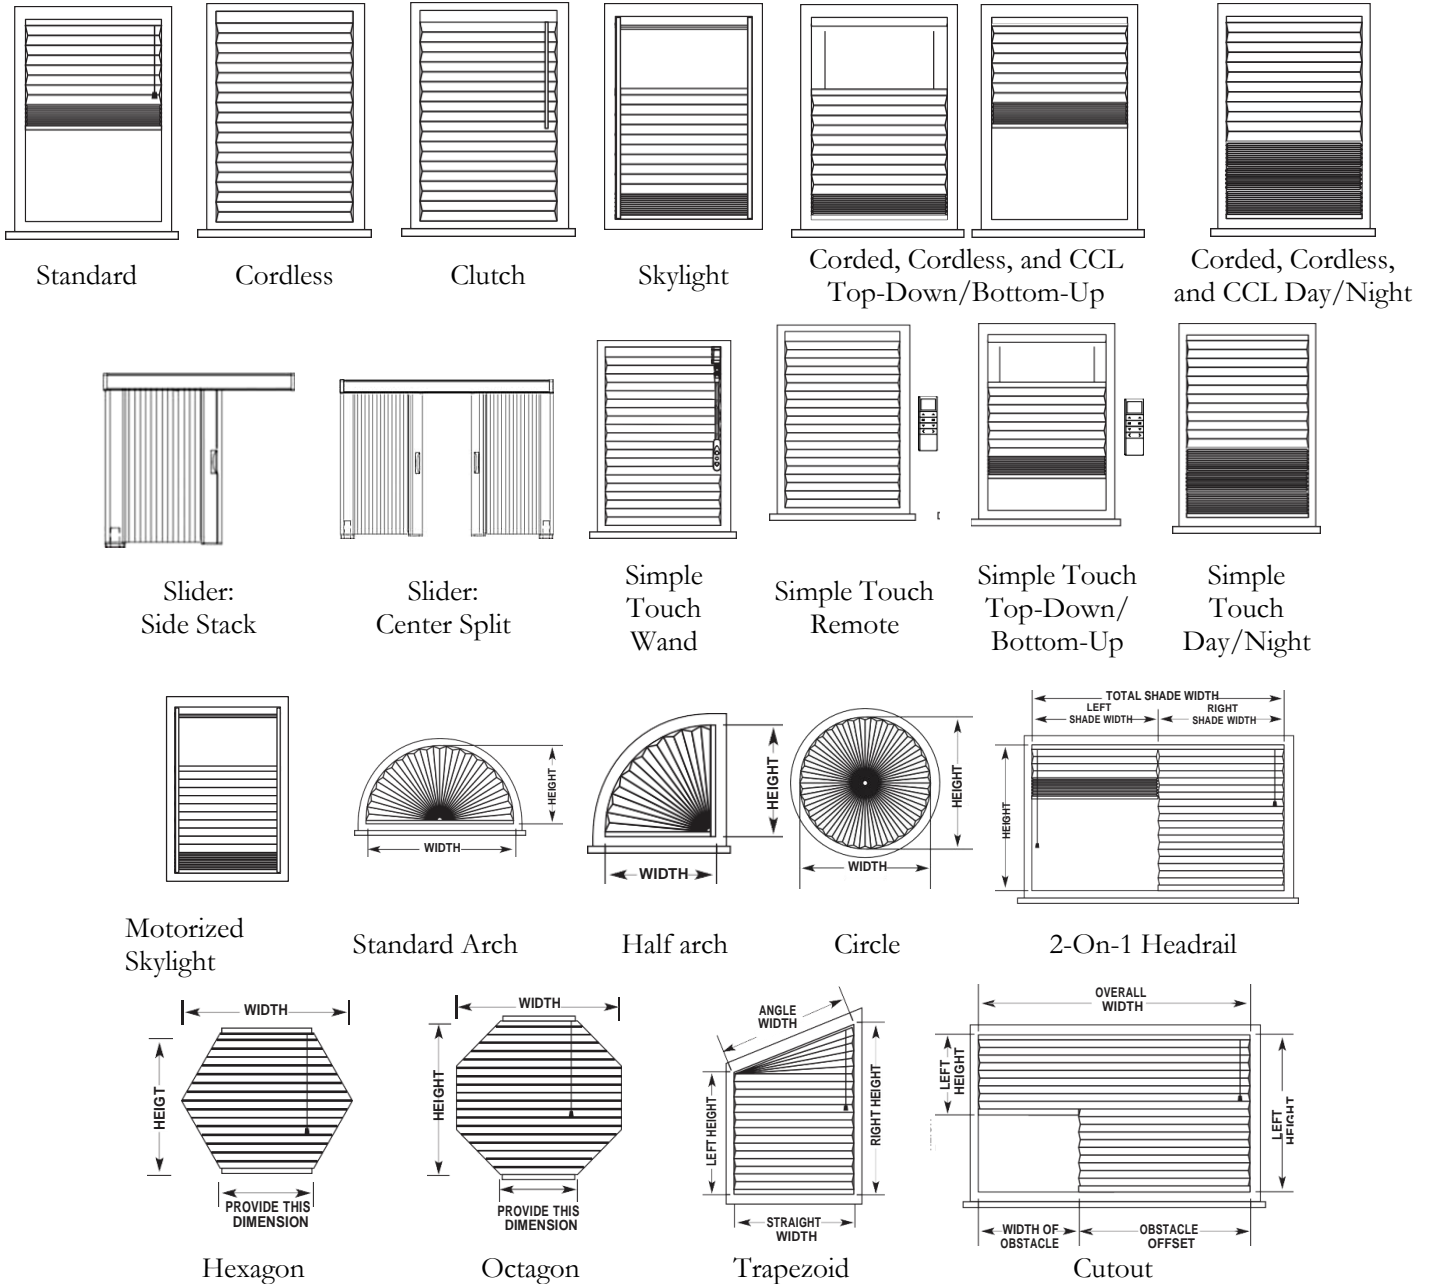

HOME DECOR

WHOLESALE FABRICATORS

Made in America

CELLULAR SHADE DIAGRAMS

WARNING/ADVERTENCIA

Window blind cord can STRANGLE your child.
To prevent strangulation, purchase cordless products or products with inaccessible cords.

La cuerda de la persiana puede ESTRANGULAR a su niño.
Para evitar el estrangulamiento, compre alternativas cuerda o productos con cuerdas inaccesibles.